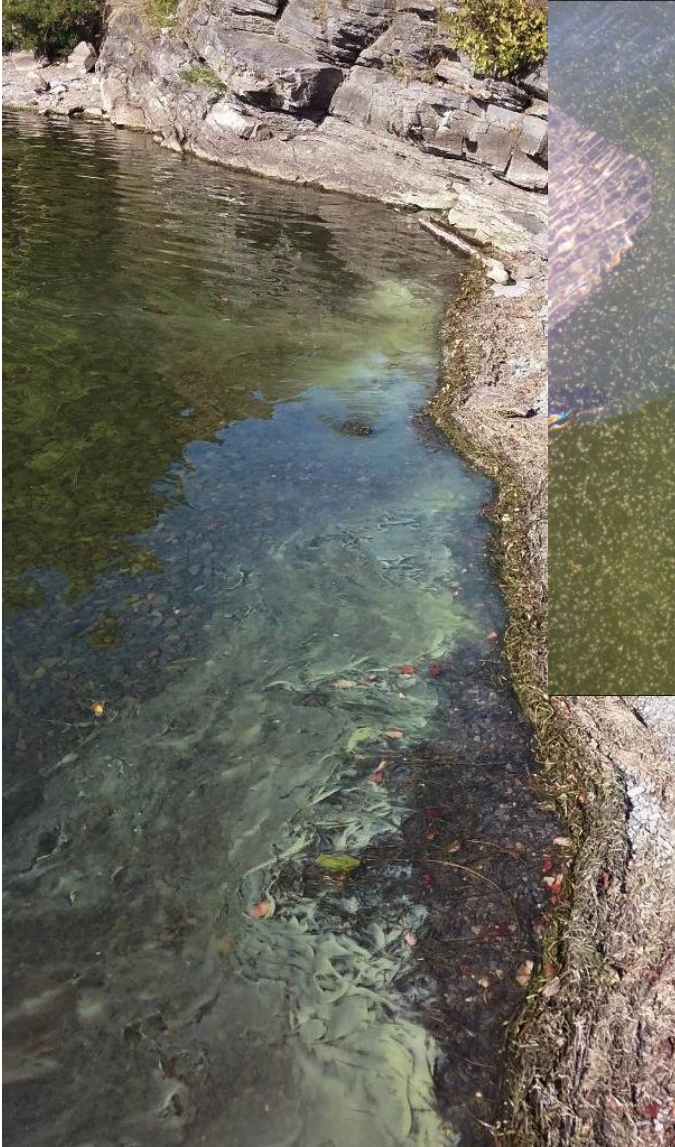

Cyanobacteria Levels for Posting Signs

Low Alert – Post a Health Alert Sign!

Can see individual floating dots

High Alert- Post SWIM AREA CLOSED sign

Looks like a paint spill or
pea soup

Covers extensive areas

Often has striations