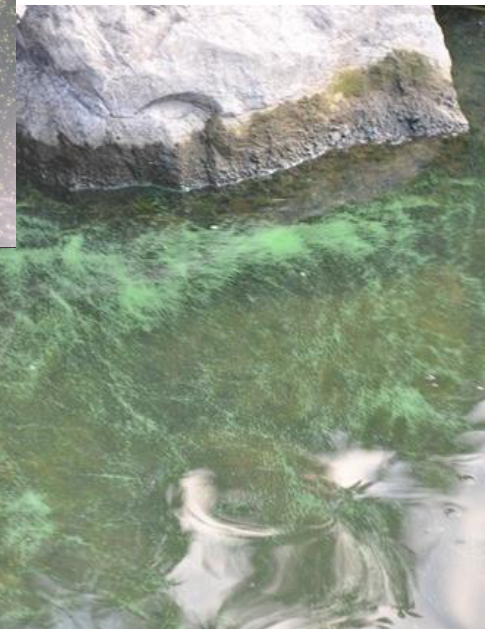

Cyanobacteria Levels for Posting Signs

Low Alert – Post a Health Alert Sign!

Can see individual floating dots

High Alert- Post SWIM AREA CLOSED sign

Looks like a paint spill or
pea soup

Covers extensive areas

Often has striations